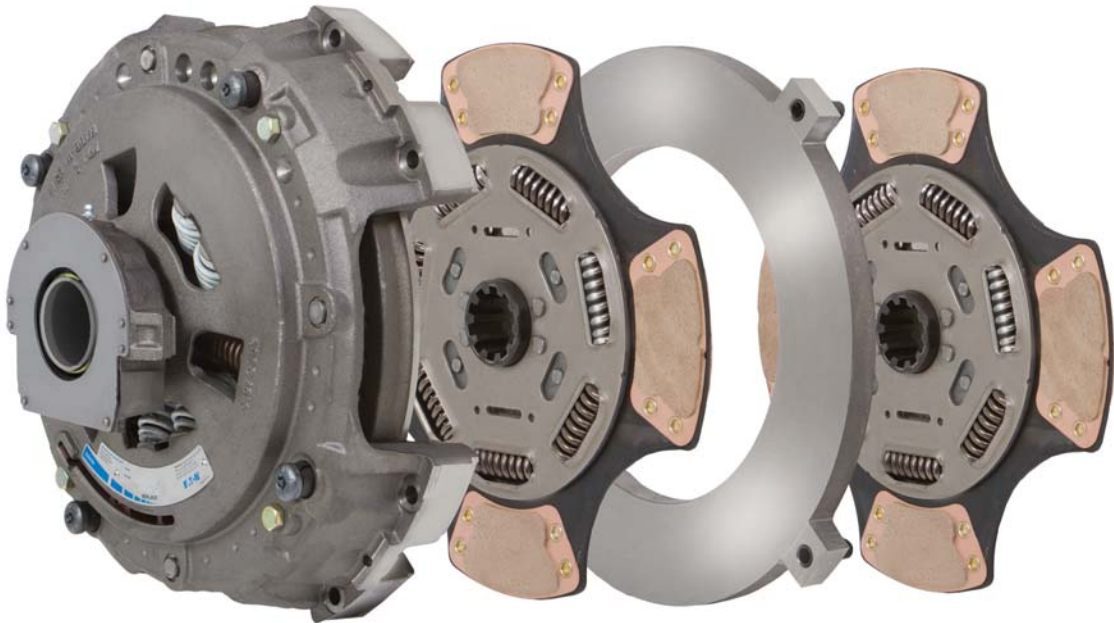

Transport Equipment, Inc.

5615 East 3rd Avenue
Spokane Valley, WA 99212
509-927-2525

GRAND OPENING SPECIAL

NEW GENUINE SPICER CLUTCH (NOT REMANUFACTURED)

\$999.99 INSTALLED

FREE PICKUP AND DELIVERY